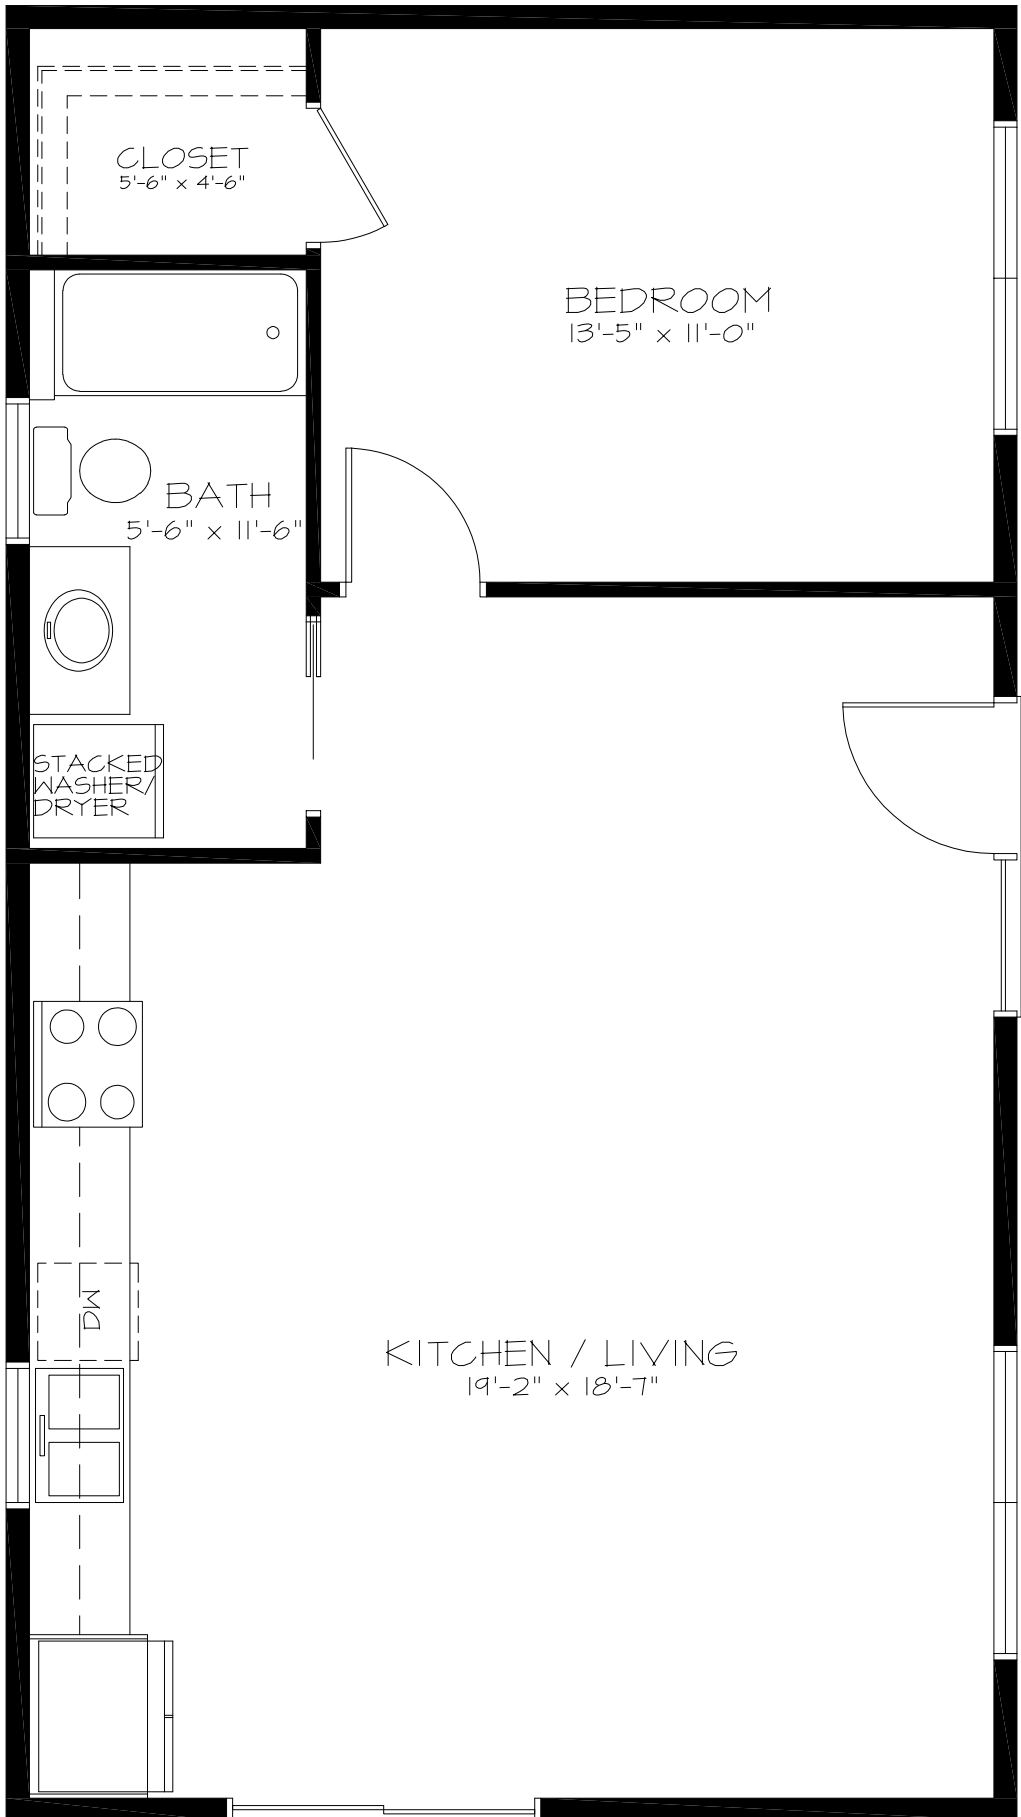

20'-1"

36'-1"

CLOSET
5'-6" x 4'-6"

BEDROOM
13'-5" x 11'-0"

BATH
5'-6" x 11'-6"

STACKED
WASHER/
DRYER

KITCHEN / LIVING
19'-2" x 18'-7"

DN