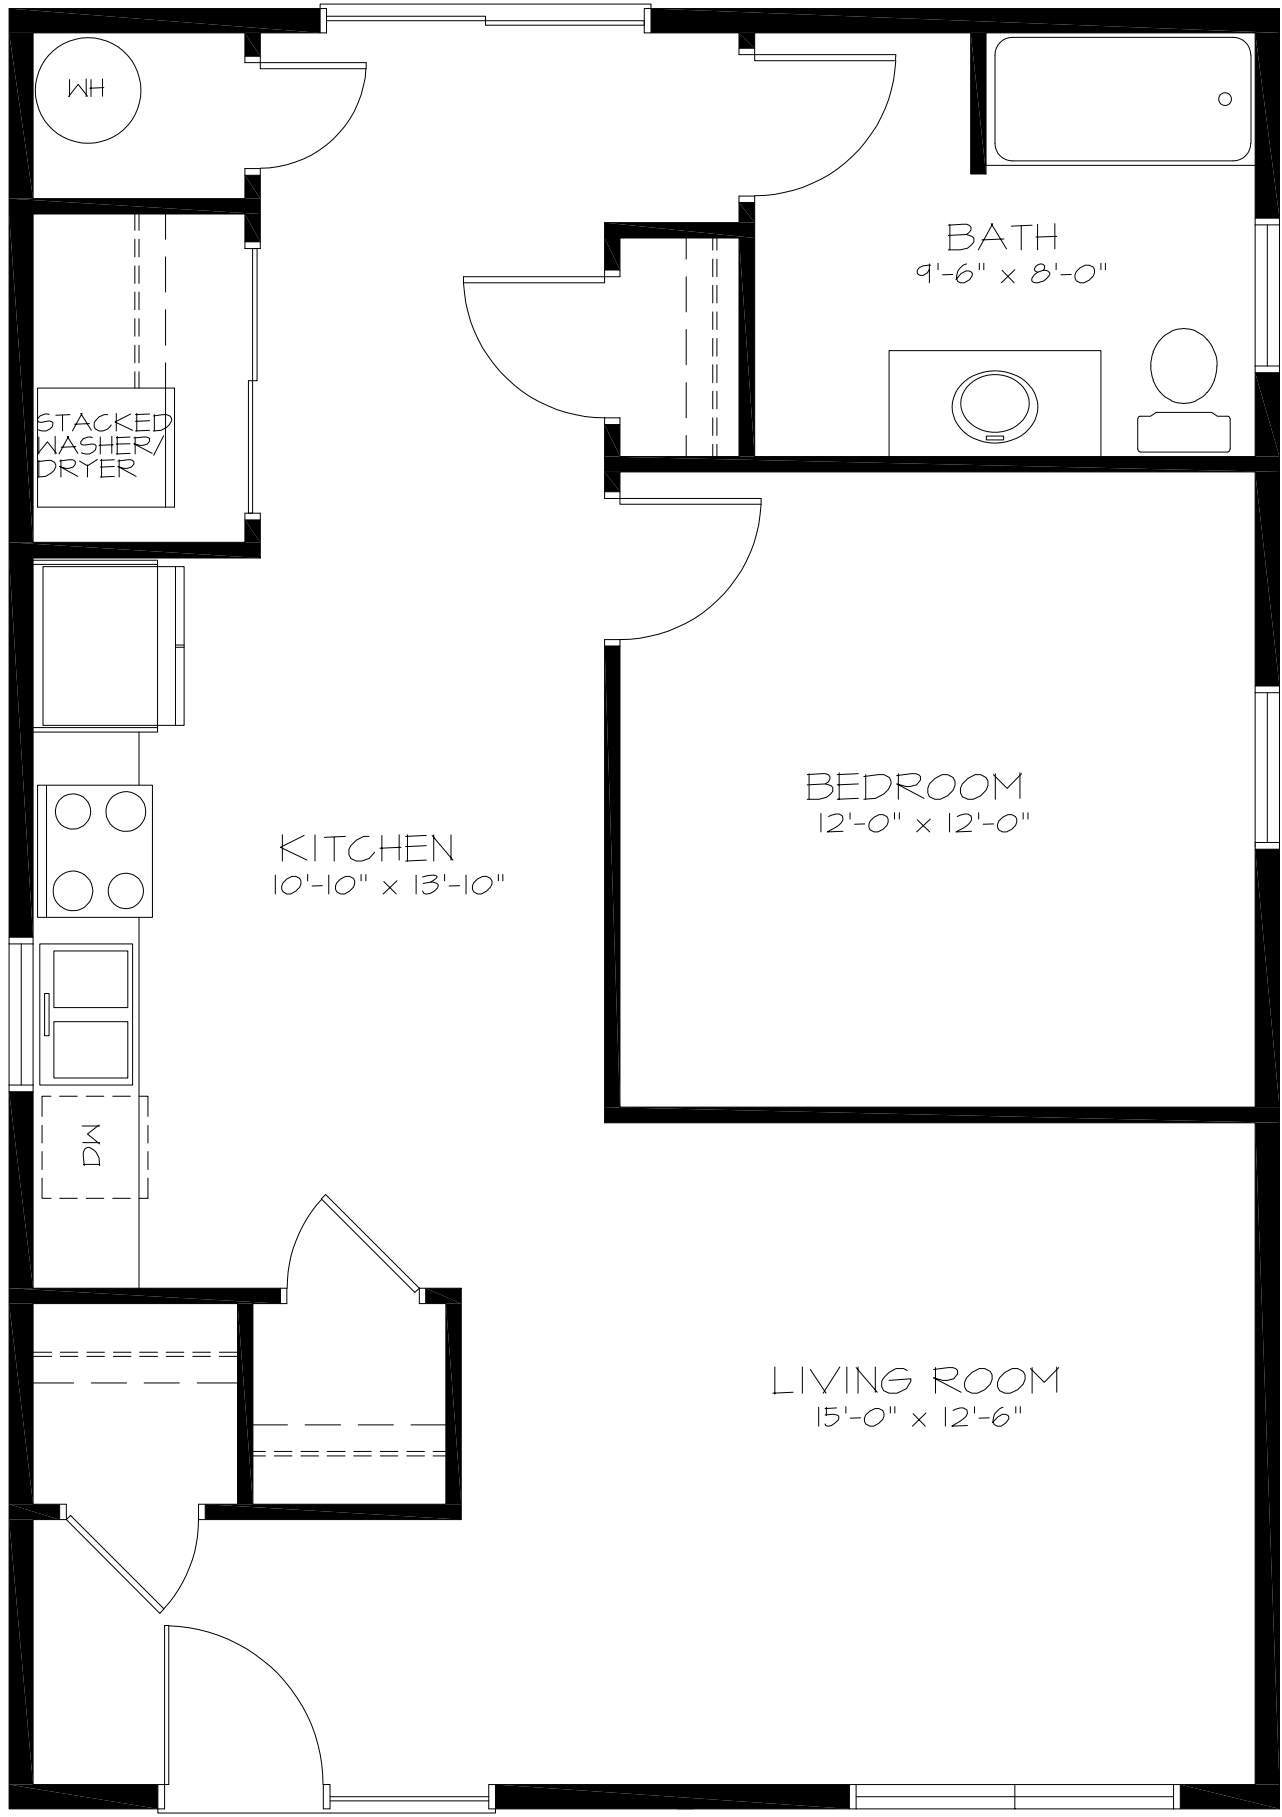

24'-0"

34'-0"

WH

STACKED  
WASHER/  
DRYER

KITCHEN  
10'-10" x 13'-10"

BATH  
9'-6" x 8'-0"

BEDROOM  
12'-0" x 12'-0"

LIVING ROOM  
15'-0" x 12'-6"