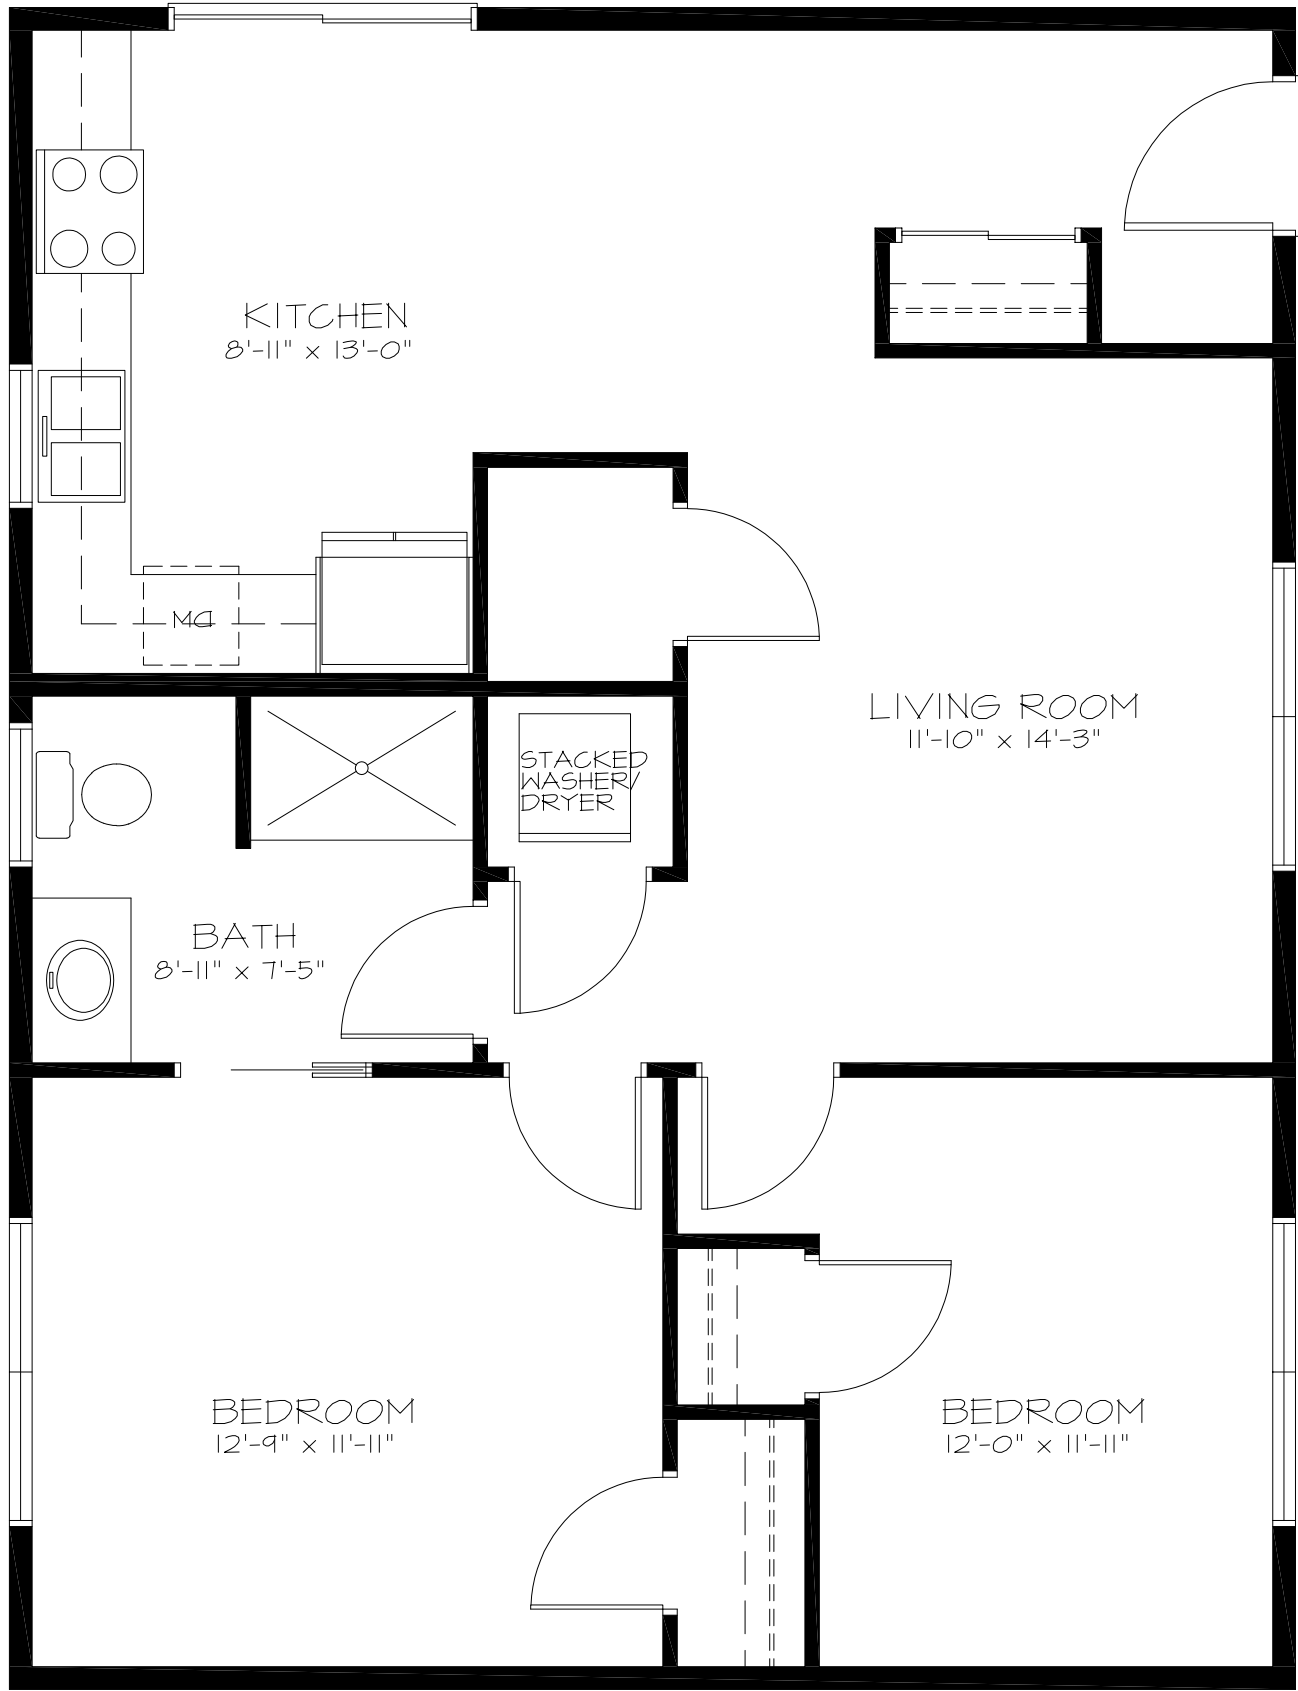

26'-0"

34'-0"

KITCHEN
8'-11" x 13'-0"

LIVING ROOM
11'-10" x 14'-3"

BATH
8'-11" x 7'-5"

BEDROOM
12'-9" x 11'-11"

BEDROOM
12'-0" x 11'-11"

STACKED
WASHER/
DRYER